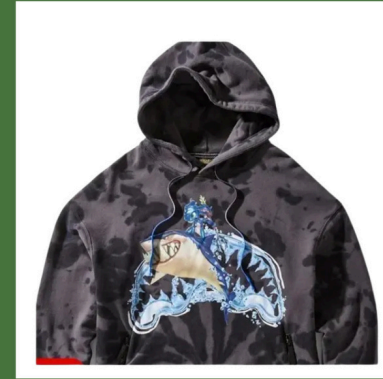

Nick Rowland

Jonah Daily

Bryce Pathkiller

Common "Stash Pocket" and Drug Reference Clothing

Used to vape and conceal vaping devices.

Contains stash pockets. Notice the two different logos. Also notice the similarities with the Grassroots logo.

Hats have stash pockets. Some have the seedling logo but some do not.

Clothing that has a built in rolling pad, stash pocket, and roach clip.

Common "Stash Pocket" and Drug Reference Clothing

SPRAYGROUND®

stash pocket lower left on back

Contains stash pockets & scent locking technology. Not all products have the "mouth" so look for the brand.

DGK

Dirty Ghetto Kids

Microdosing is taking a small dose of psychedelic hallucinogens or other drugs.